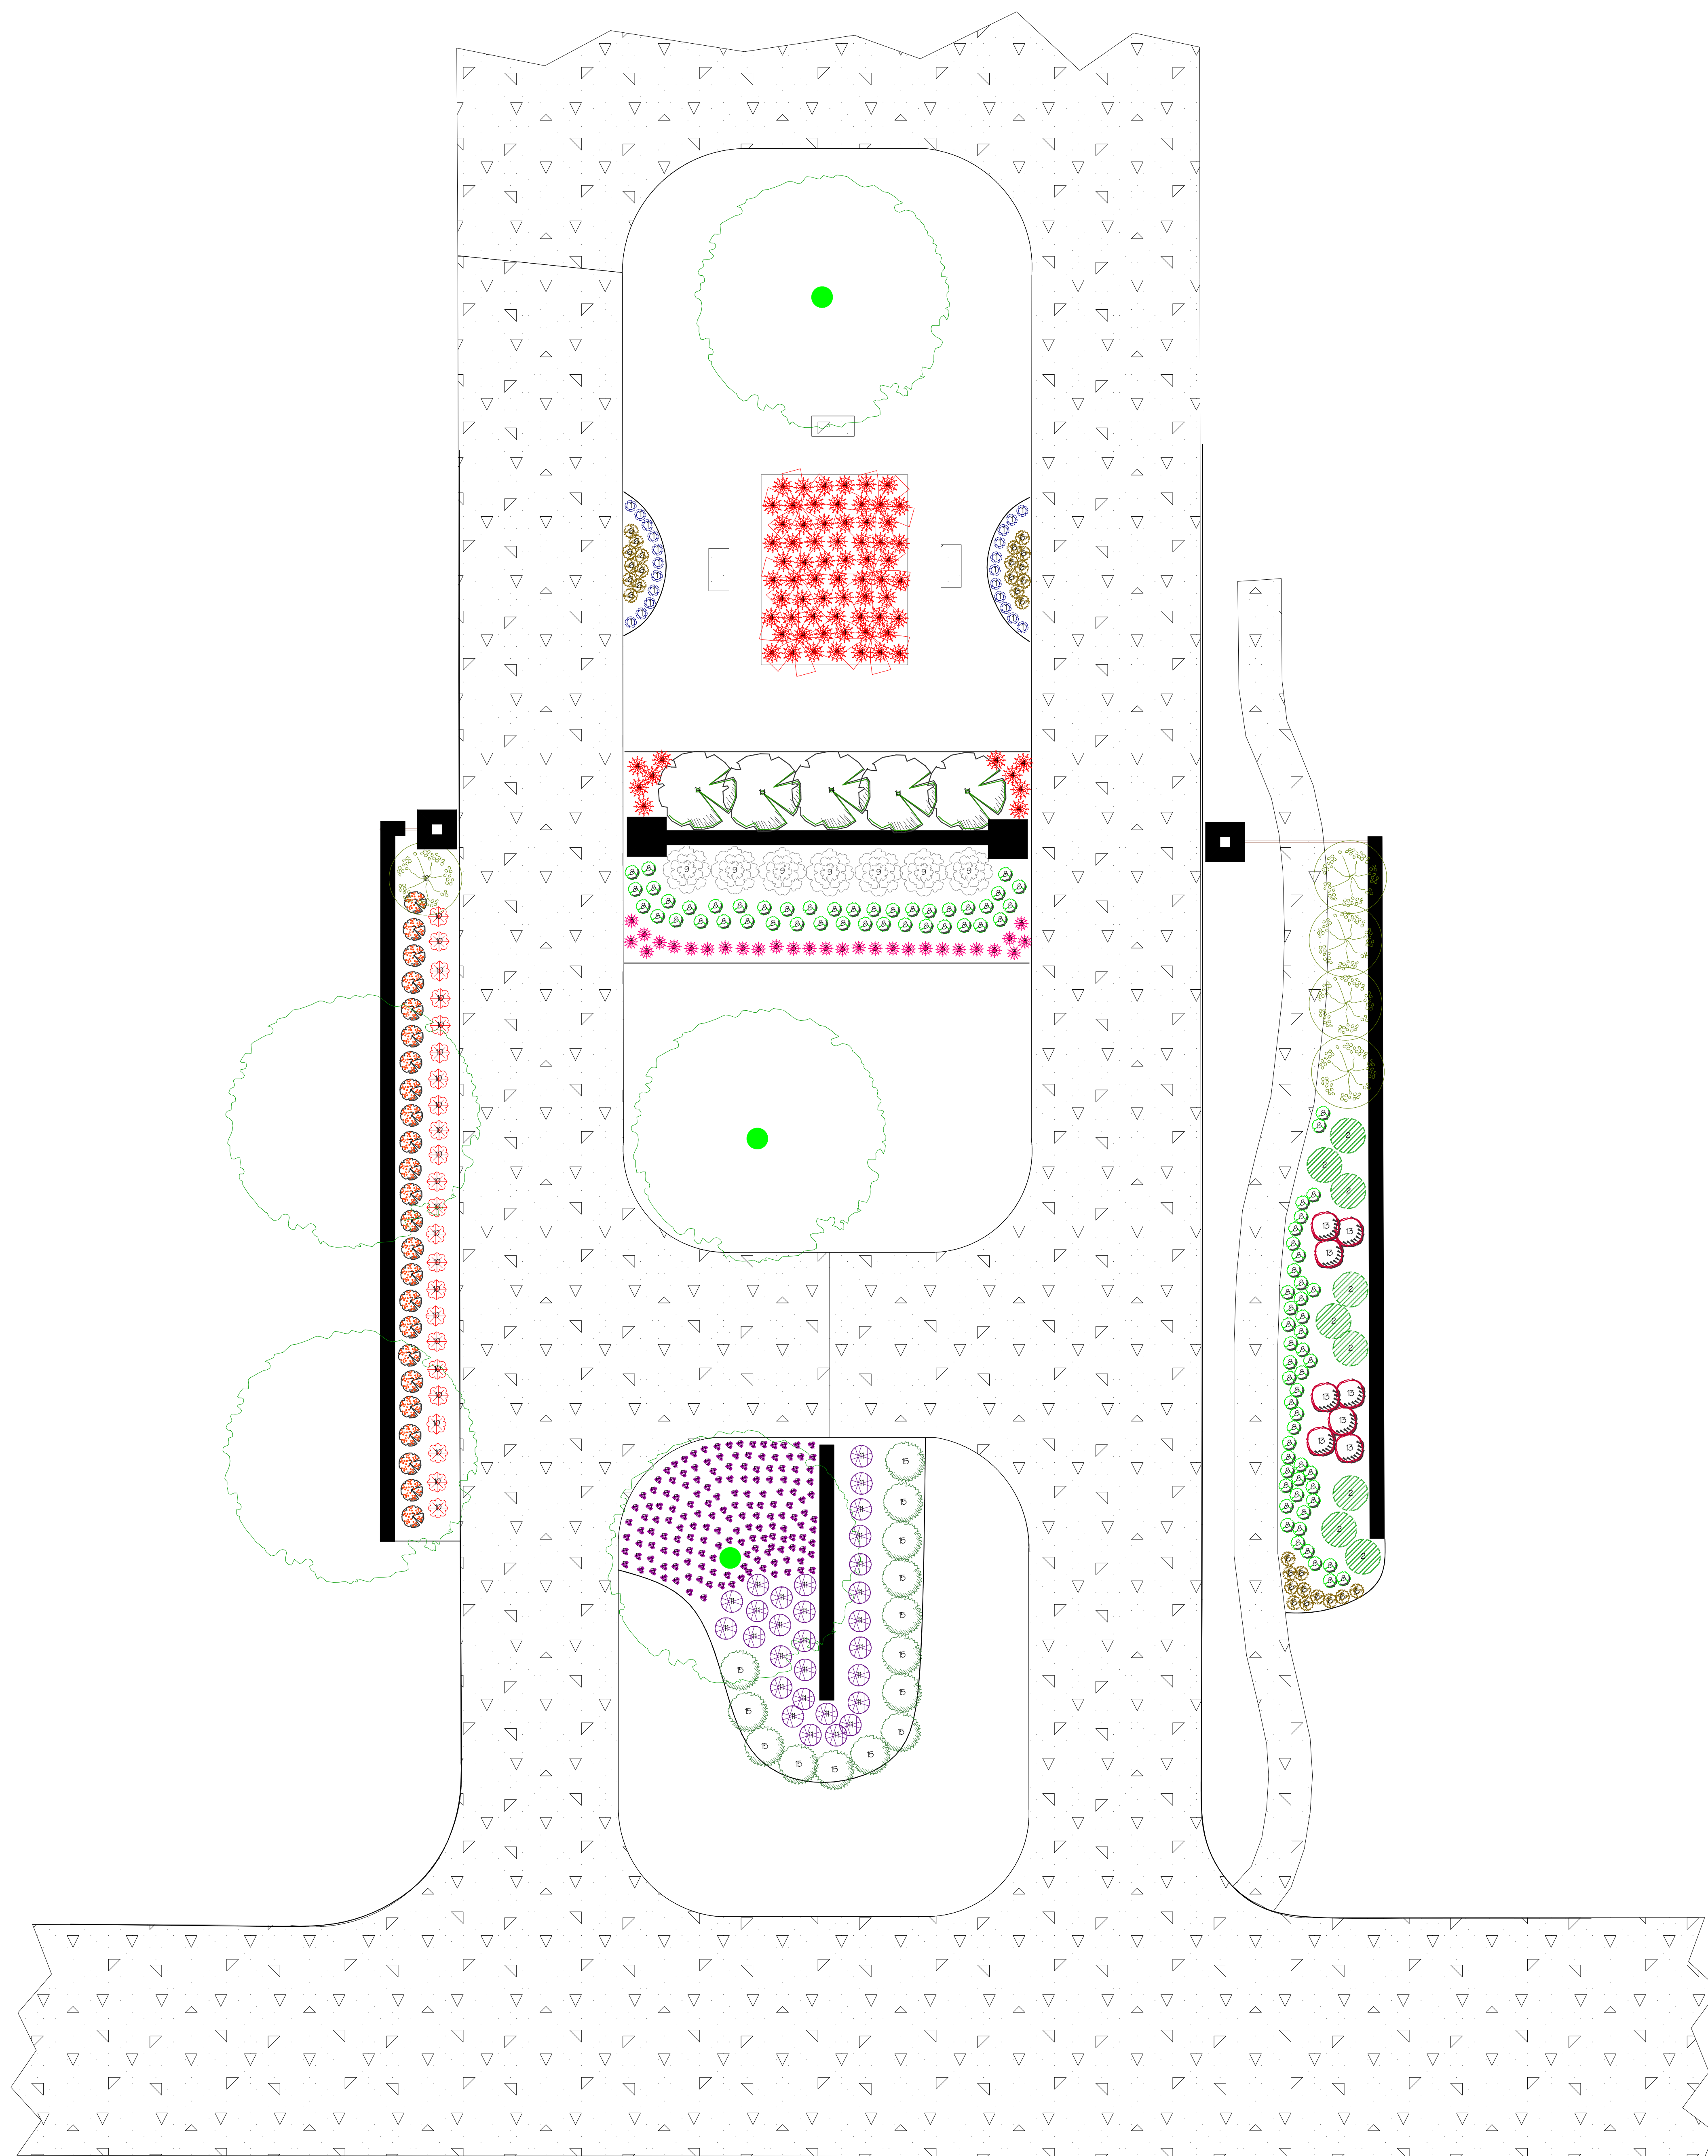

Landscape Design by:

Jathan Glenn
Glennscape LLC

Date: 12/6/2022

Landscape Plan:

Josiah Estates

Scale: 3/32" = 1'

Revision #:

LEGEND			
	COMMON NAME	QTY	SIZE
FLOWER, ANNUAL			
1	BLUE SALVIA	22	EACH
FLOWER, GRASS			
2	ADIAGO GRASS	9	EACH
3	GRASS, MEXICAN FEATHER	29	EACH
4	GRASS, MILKY PINK	75	EACH
FLOWER, PERENNIAL			
5	AJUGA, CARPET BUGLE	162	EACH
6	DAISY, BLACKFOOT	29	EACH
SHRUB, DECIDUOUS			
7	KALEIDOSCOPE ABELIA	24	5 GAL.
SHRUB, EVERGREEN BROADLEAF			
8	AUTUMN SAGE	89	1 GAL.
9	COTONEASTER, GRAY-LEAVED	7	5 GAL.
10	FIRE POWER NANDINA	23	5 GAL.
11	LOREPETALUM, PURPLE PIXIE DWARF	29	5 GAL.
12	WAXMYRTLE	1	15 GAL.
13	YUCCA, RED	8	3 GAL.
TREE, DECIDUOUS			
14	MAGNOLIA, STAR	5	2"
TREE, EVERGREEN			
15	JUNIPER, BLUE CHIP WALL	14	1"