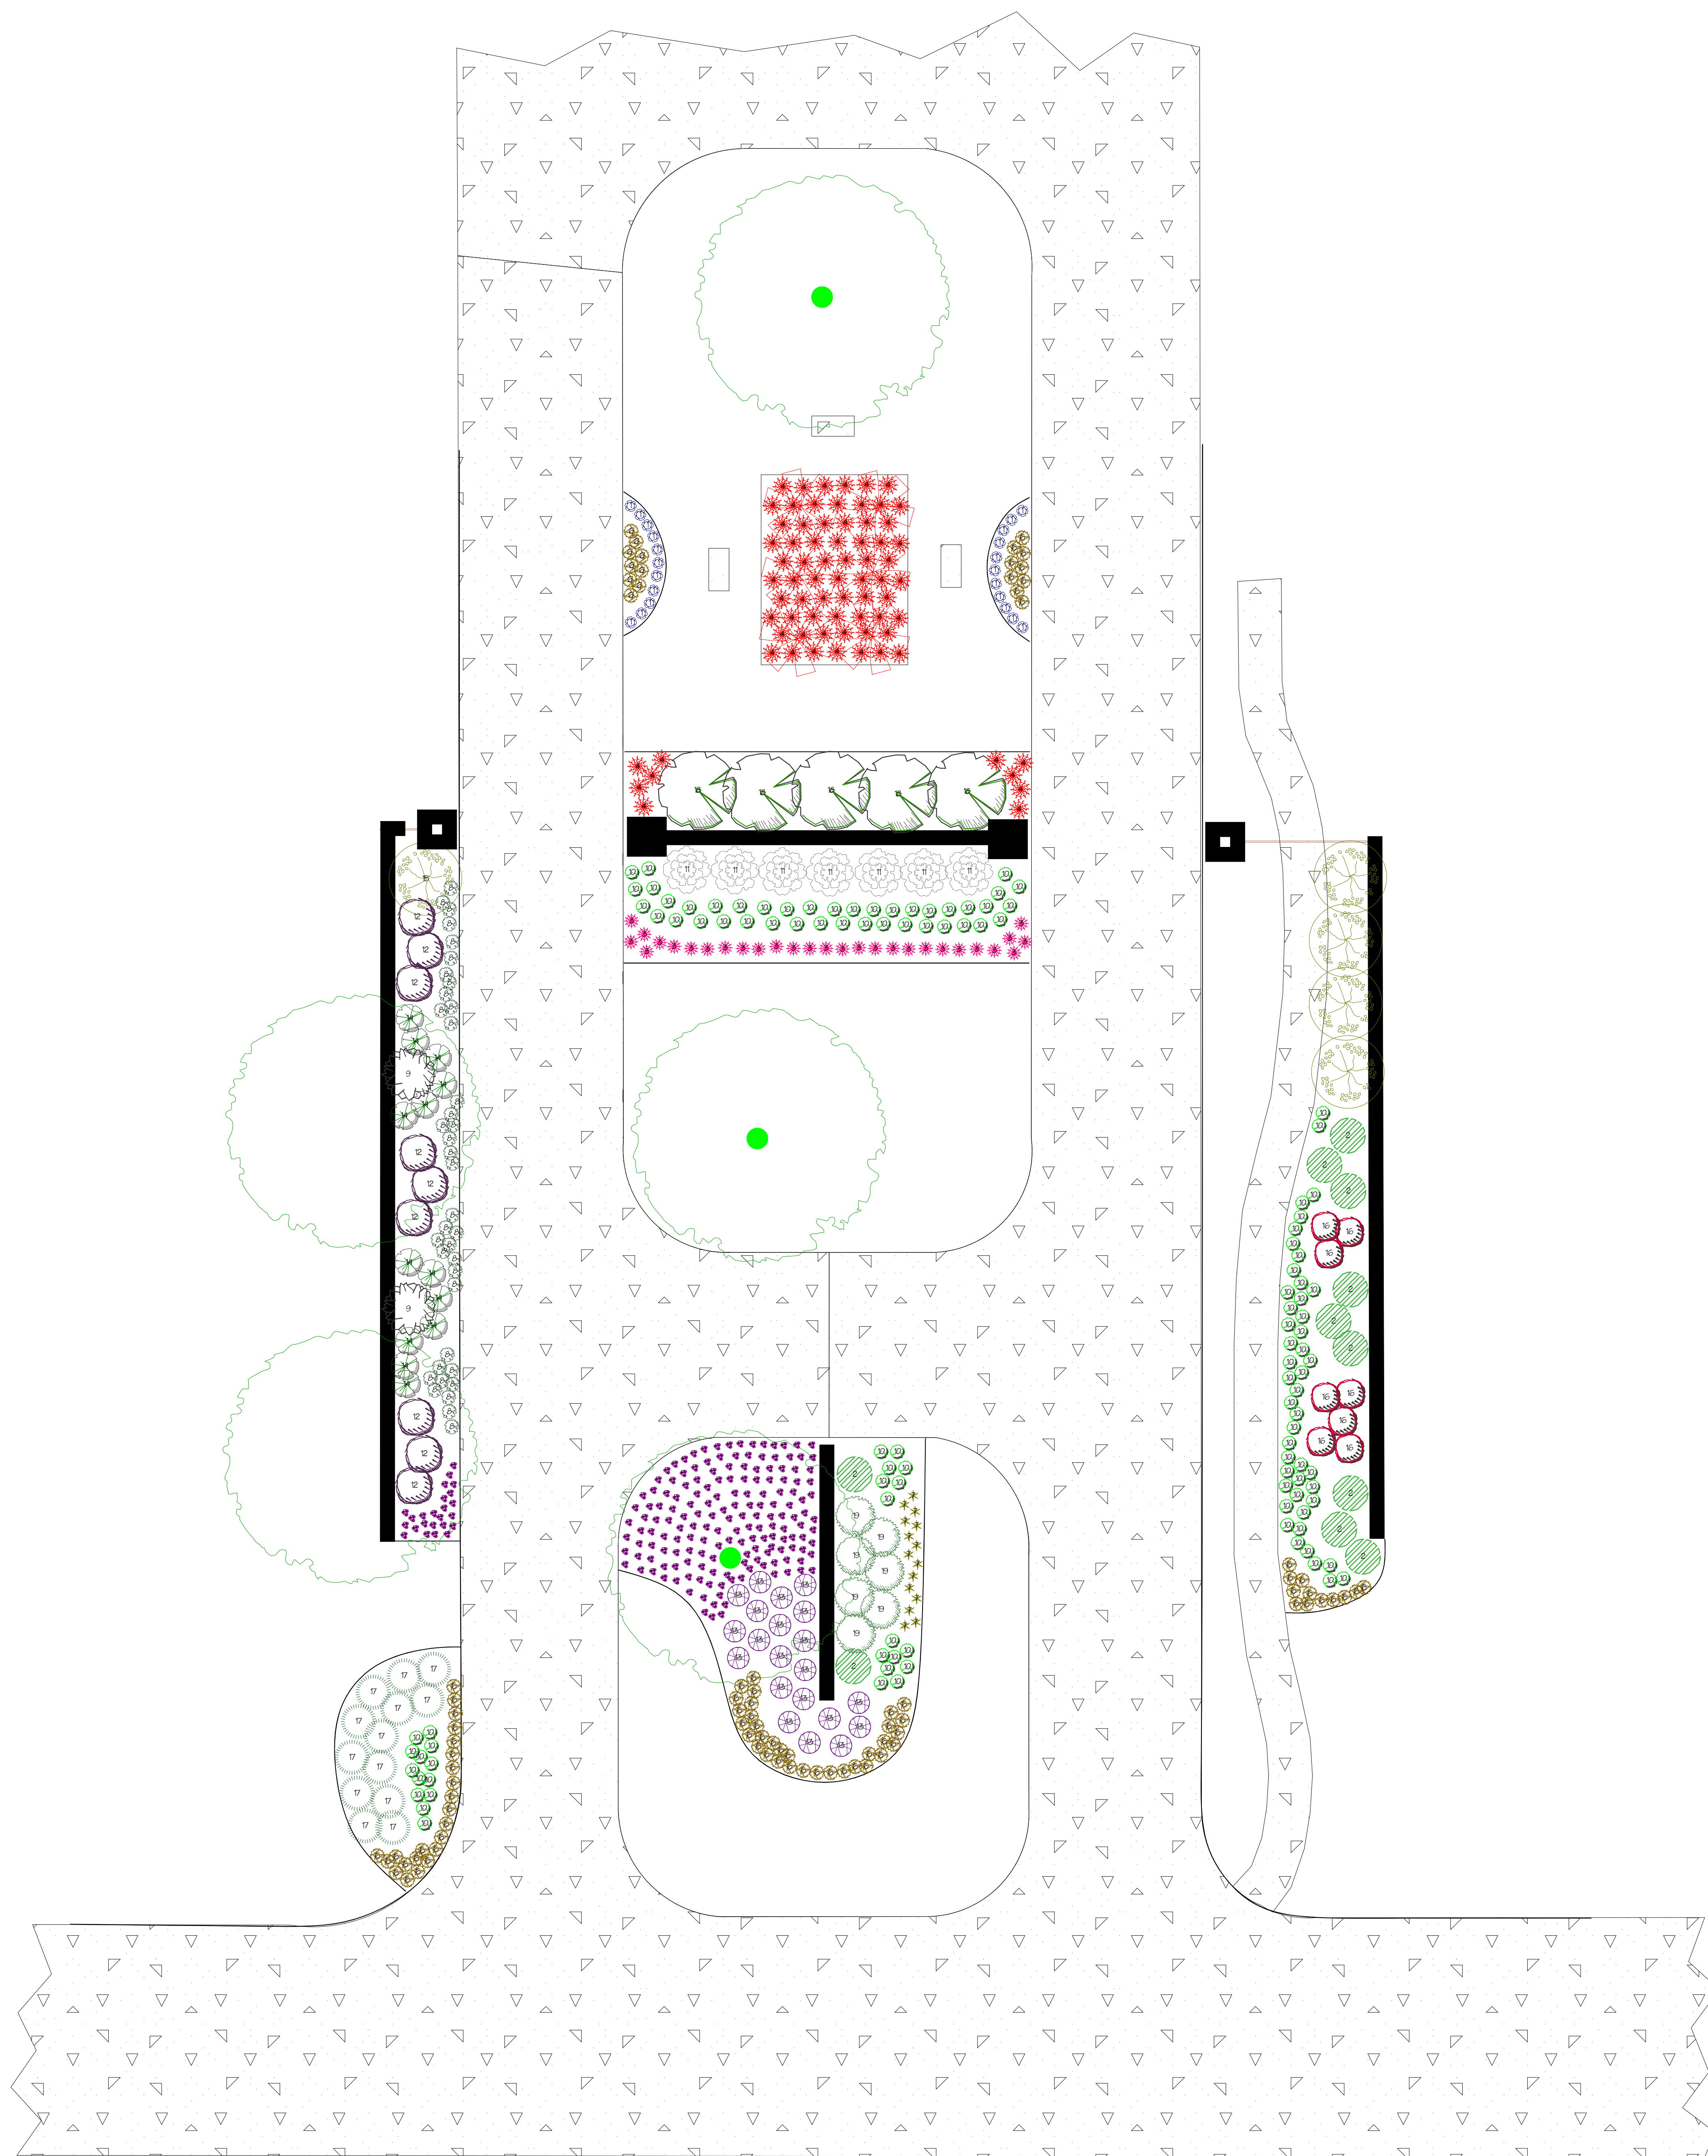

Landscape Design by:

Jathan Glenn  
Glennscape LLC

Date: 12/6/2022

Landscape Plan:

Josiah Estates

Scale: 3/32" = 1'

Revision #:

LEGEND			
COMMON NAME	QTY	SIZE	
FLOWER, ANNUAL			
1 BLUE SALVIA	22	EACH	
FLOWER, GRASS			
2 ADIAGO GRASS	11	EACH	
3 GRASS, MEXICAN FEATHER	29	EACH	
4 GRASS, MULHY PINK	75	EACH	
FLOWER, PERENNIAL			
5 AJUGA, CARPET BUGLE	192	EACH	
6 DAISY, BLACKFOOT	86	EACH	
7 DAYLILY, STELLA	15	EACH	
8 PURPLE HEART	38	EACH	
SHRUB, DECIDUOUS			
9 BEAUTYBERRY	2	5 GAL.	
SHRUB, EVERGREEN BROADLEAF			
10 AUTUMN SAGE	117	1 GAL.	
11 COTONEASTER, GRAY-LEAVED	7	5 GAL.	
12 DAY DREAM LOROPETALUM	9	5 GAL.	
13 LOREPETALUM, PURPLE PIXIE DWARF	21	5 GAL.	
14 OBSESSION NANDINA	13	3 GAL.	
15 WAXMYRTLE	1	15 GAL.	
16 YUCCA, RED	8	3 GAL.	
SHRUB, EVERGREEN CONIFER			
17 JUNIPER, ANDORRA COMPACT	13	3 GAL.	
TREE, DECIDUOUS			
18 MAGNOLIA, STAR	5	2"	
TREE, EVERGREEN			
19 JUNIPER, BLUE CHIP WALL	7	1"	